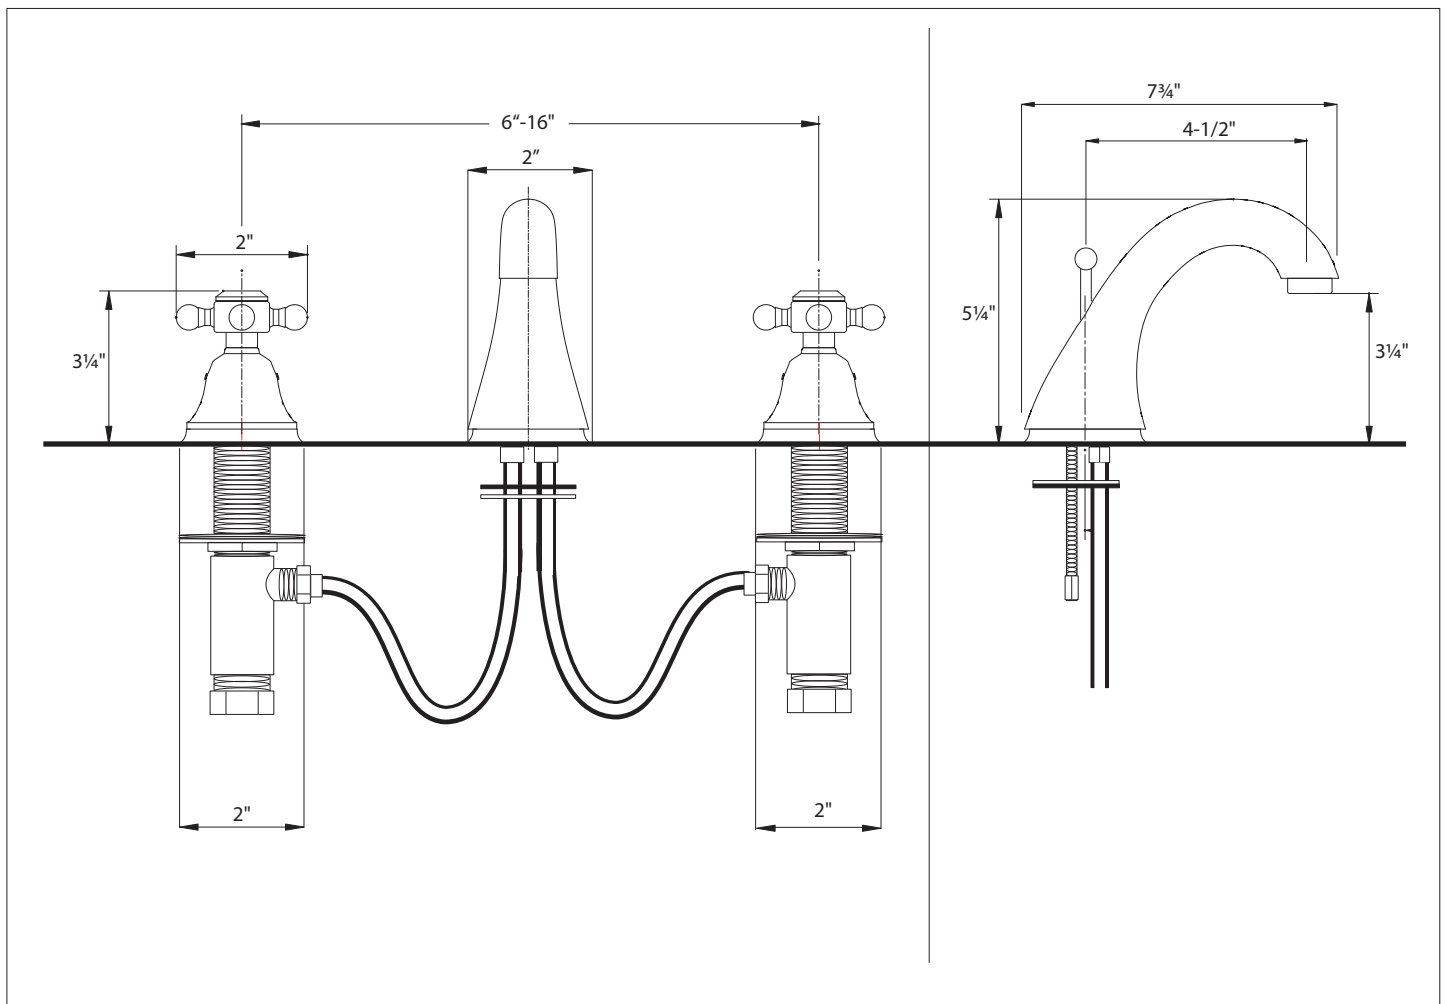

Brancolo

Widespread Lavatory Faucet Model B101

Technical Information

- Stainless steel braided hot and cold hoses
- Replacement parts available
- Toll-free helpline: 888-560-5222
- Water-saving aerator: 2.2 gallons (8.3L) per minute max @ 60 psi (4Kg/sq. cm)
- Spout does not swing

Installation Notes

- Mounts in three holes, 1-1/4" to 1-3/4" diameter
- Flex hoses allow handles to be placed 6-16" apart
- Maximum counter thickness – 1-1/2"
- 1/2" Supply Connections
- Pop-up drain is for use with basins having an overflow

Warranty

Limited lifetime function and finish warranty to the original consumer purchaser covering defects in material and workmanship. 5 Year limited warranty for all industrial and commercial applications. See complete warranty statement for details

Giagni reserves the right to make specification and pricing changes without notice or obligation, and to change or discontinue models and finishes. All rights reserved. © Giagni 2010