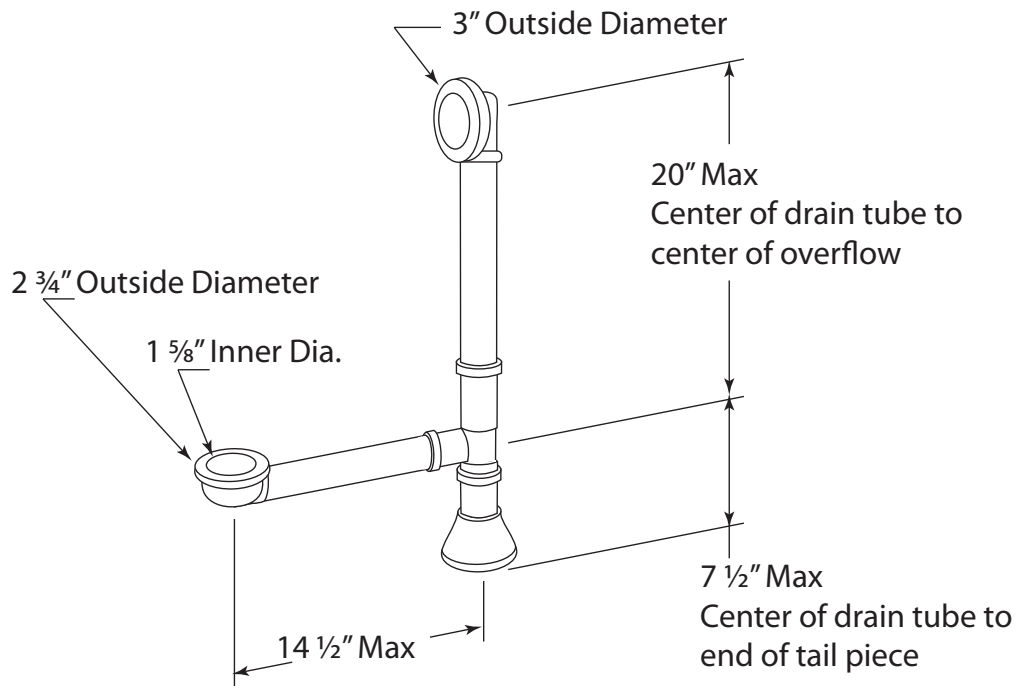

## Features/ Technical Information

- 17 Gauge tubing
- Tubing Diameter 1 1/2" OD

## Specified Models:

Model No.	Product Description
 C-TDRN	Contemporary Leg Tub Drain

## Finish Codes:

**\* Tub Drain Series Finish Codes**  
(Add to base model number, Example: C-TDRN-PC)

Polished Chrome    PC

Giagni reserves the right to make specification and pricing changes without notice or obligation, and to change or discontinue models and finishes.  
All rights reserved. © Giagni 2008