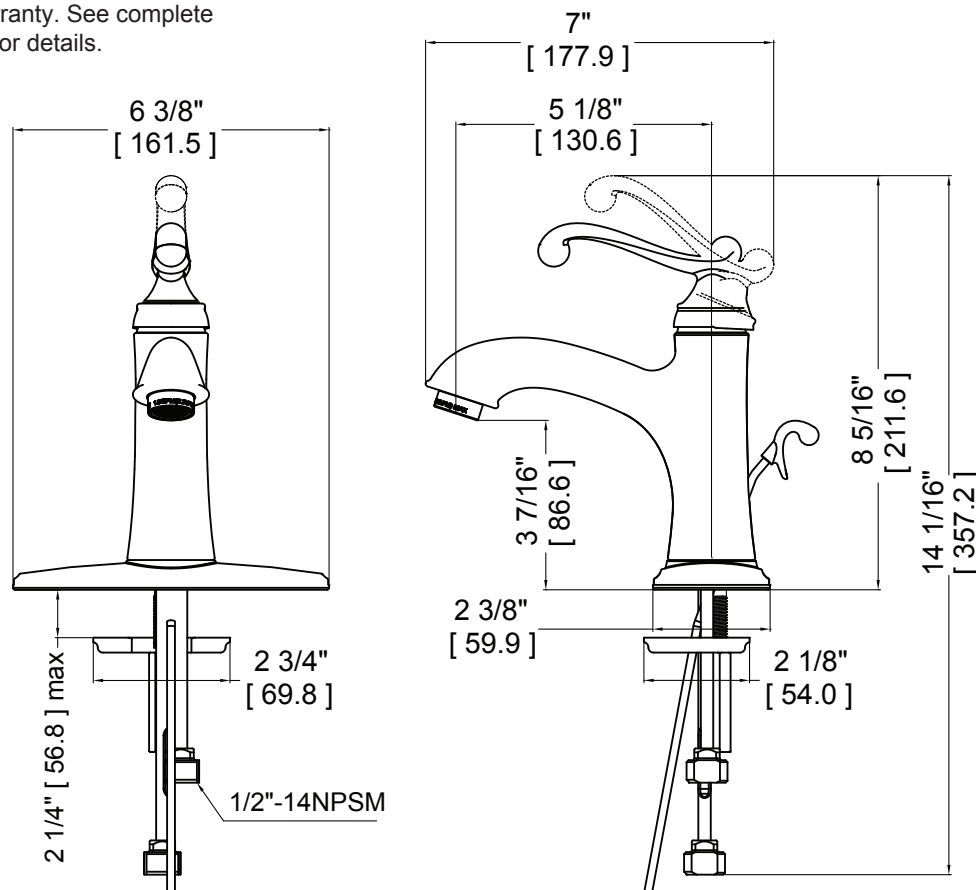

Giagni reserves the right to make specification and pricing changes without notice or obligation, and to change or discontinue models and finishes.

Giagni

1 of 1

548 South Columbus Avenue • Mount Vernon, New York 10550 • 1-888-560-5222 • www.giagni.com

LL700 (07/10) All rights reserved. © Giagni 2010