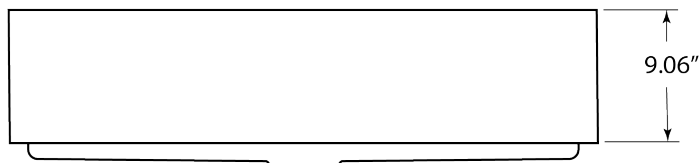

Stainless Steel Farmhouse Kitchen Sink

36" x 22" x 10" Deep

GIAGNI

Model GSS3622F1

Unpack and inspect your sink upon delivery to avoid costly contractor delays

Product Features

- High quality 16 gauge 304 stainless steel alloy
- Sound deadening rubber pads and undercoating
- 10mm radius corners for easy cleaning
- Includes stainless steel wire grid
- Includes all-metal basket strainer drain

This sink is intended only for under-counter installations of solid-surface composite or natural stone countertops. It is highly recommended that this product be installed by professionals.

GSS3622F1

Rough-In Dimensions