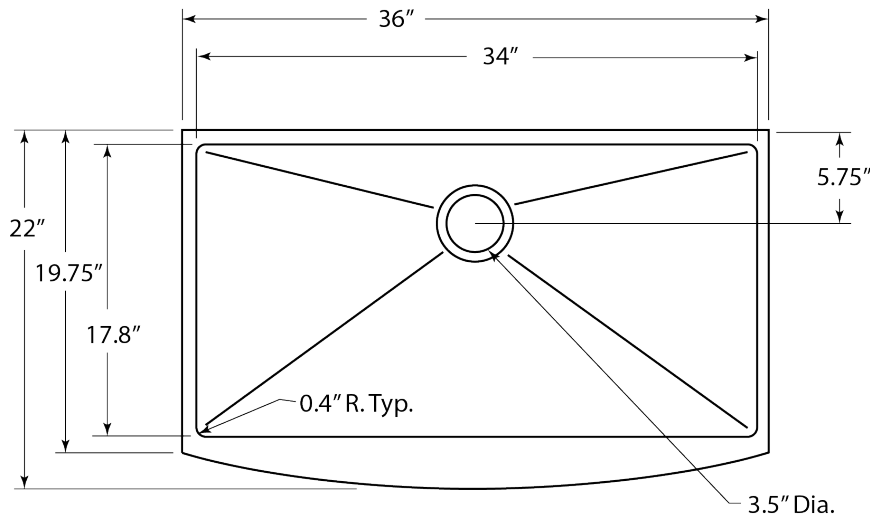

Stainless Steel Farmhouse Kitchen Sink

36" x 22" x 10" Deep

GIAGNI

Model GSS3622F1

Unpack and inspect your sink upon delivery to avoid costly contractor delays

Product Features

- High quality 16 gauge 304 stainless steel alloy
- Sound deadening rubber pads and undercoating
- 10mm radius corners for easy cleaning
- Includes stainless steel wire grid
- Includes all-metal basket strainer drain

This sink is intended only for under-counter installations of solid-surface composite or natural stone countertops. It is highly recommended that this product be installed by professionals.

GSS3622F1

Rough-In Dimensions